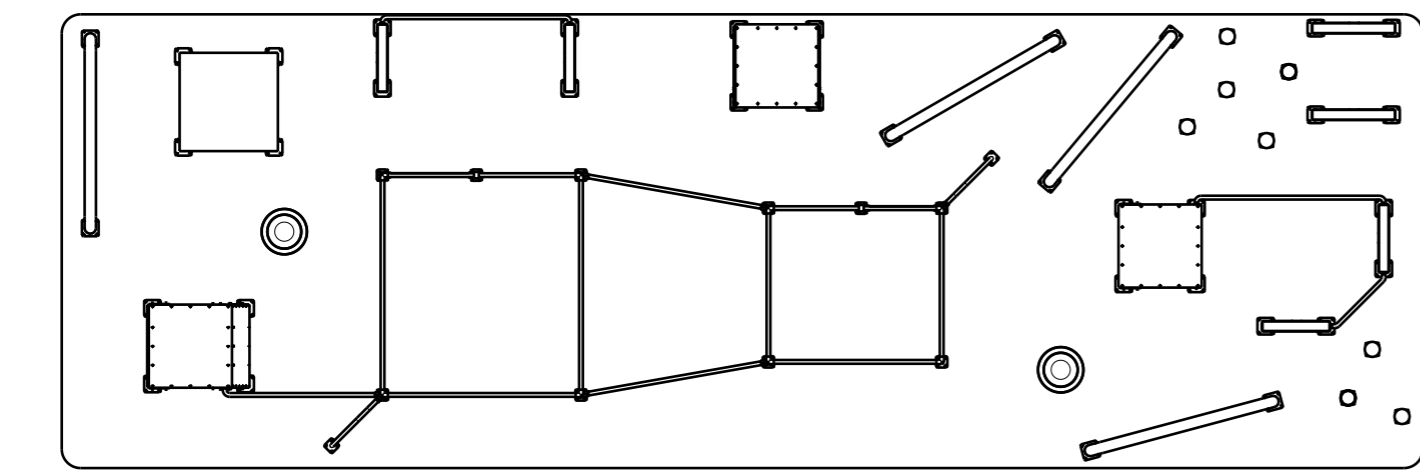

H G F E D C B A

4

Bottom view
Scale: 1:100

Isometric view
Scale: 1:100

4

3

Front view
Scale: 1:100

3

2

2

20000

8000

1

DRAWN BY Hanzel		Date 29.11.19	Scale 1:100
REVOLUTION 13		Tanvald Parkour	
		SAFE ZONE 160 m2	

1

H G F E D C B A