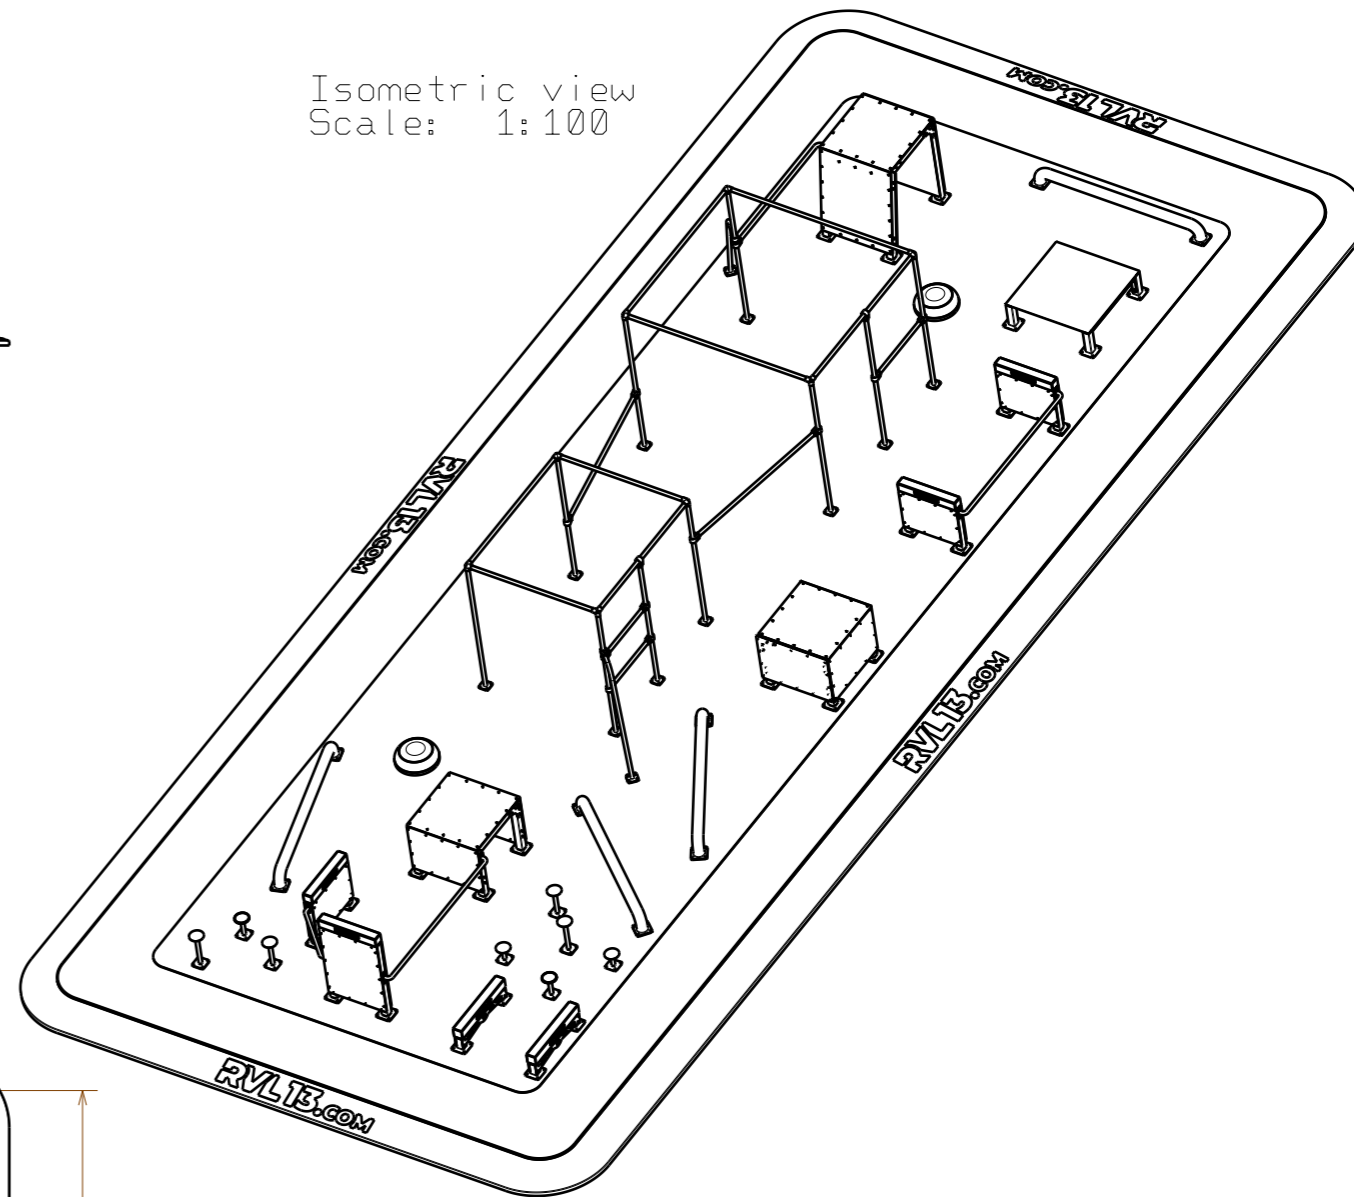

H G F E D C B A

4

Bottom view
Scale: 1:100

Isometric view
Scale: 1:100

4

3

Front view
Scale: 1:100

3

2

2

20000

8000

1

DRAWN BY Hanzel		Date 29.11.19	Scale 1:100
REVOLUTION 13		Tanvald Parkour	
		SAFE ZONE 160 m2	

1

H G F E D C B A