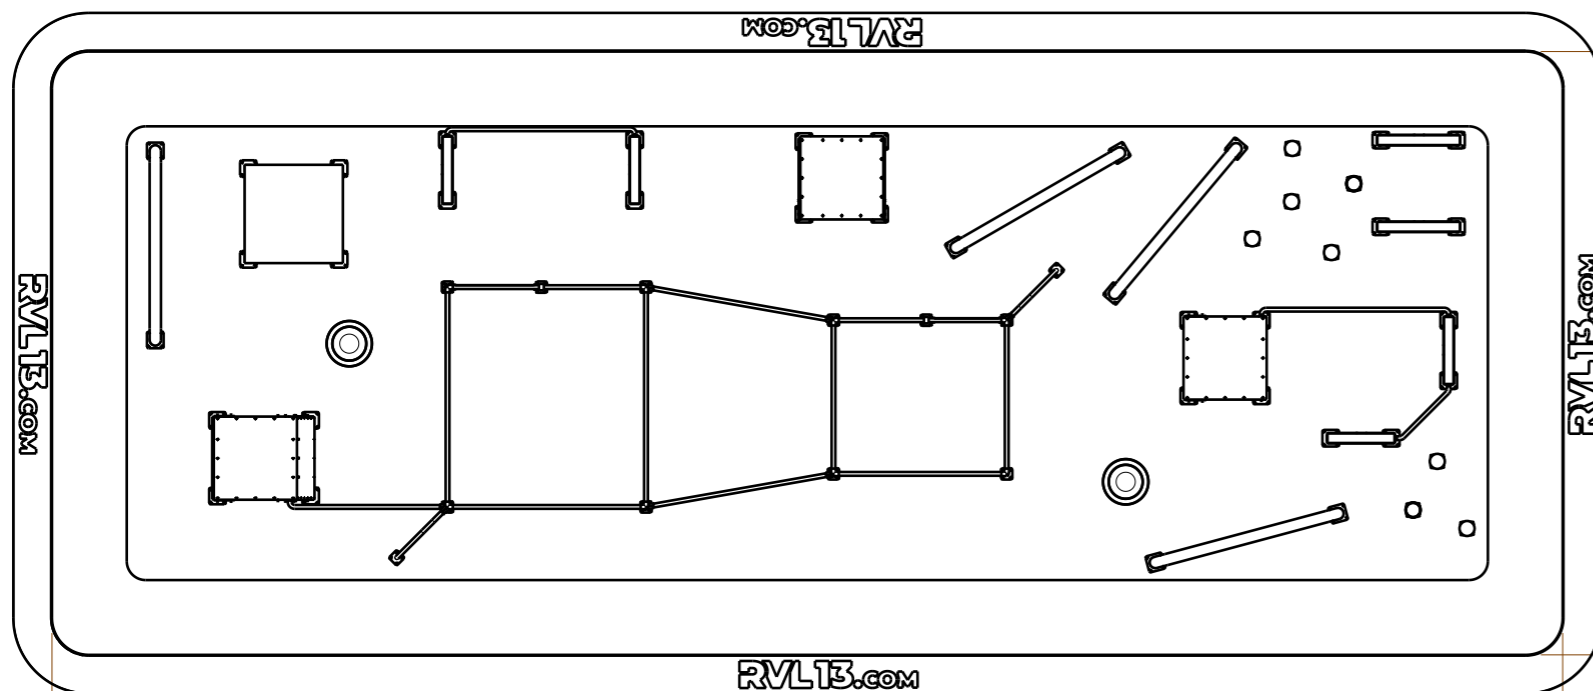

H G F E D C B A

4

Bottom view
Scale: 1:100

Isometric view
Scale: 1:100

4

3

Front view
Scale: 1:100

3

2

2

20000

8000

1

DRAWN BY Hanzel		Date 29.11.19	Scale 1:100
REVOLUTION 13		Tanvald Parkour	
		SAFE ZONE 160 m2	

1

H G F E D C B A